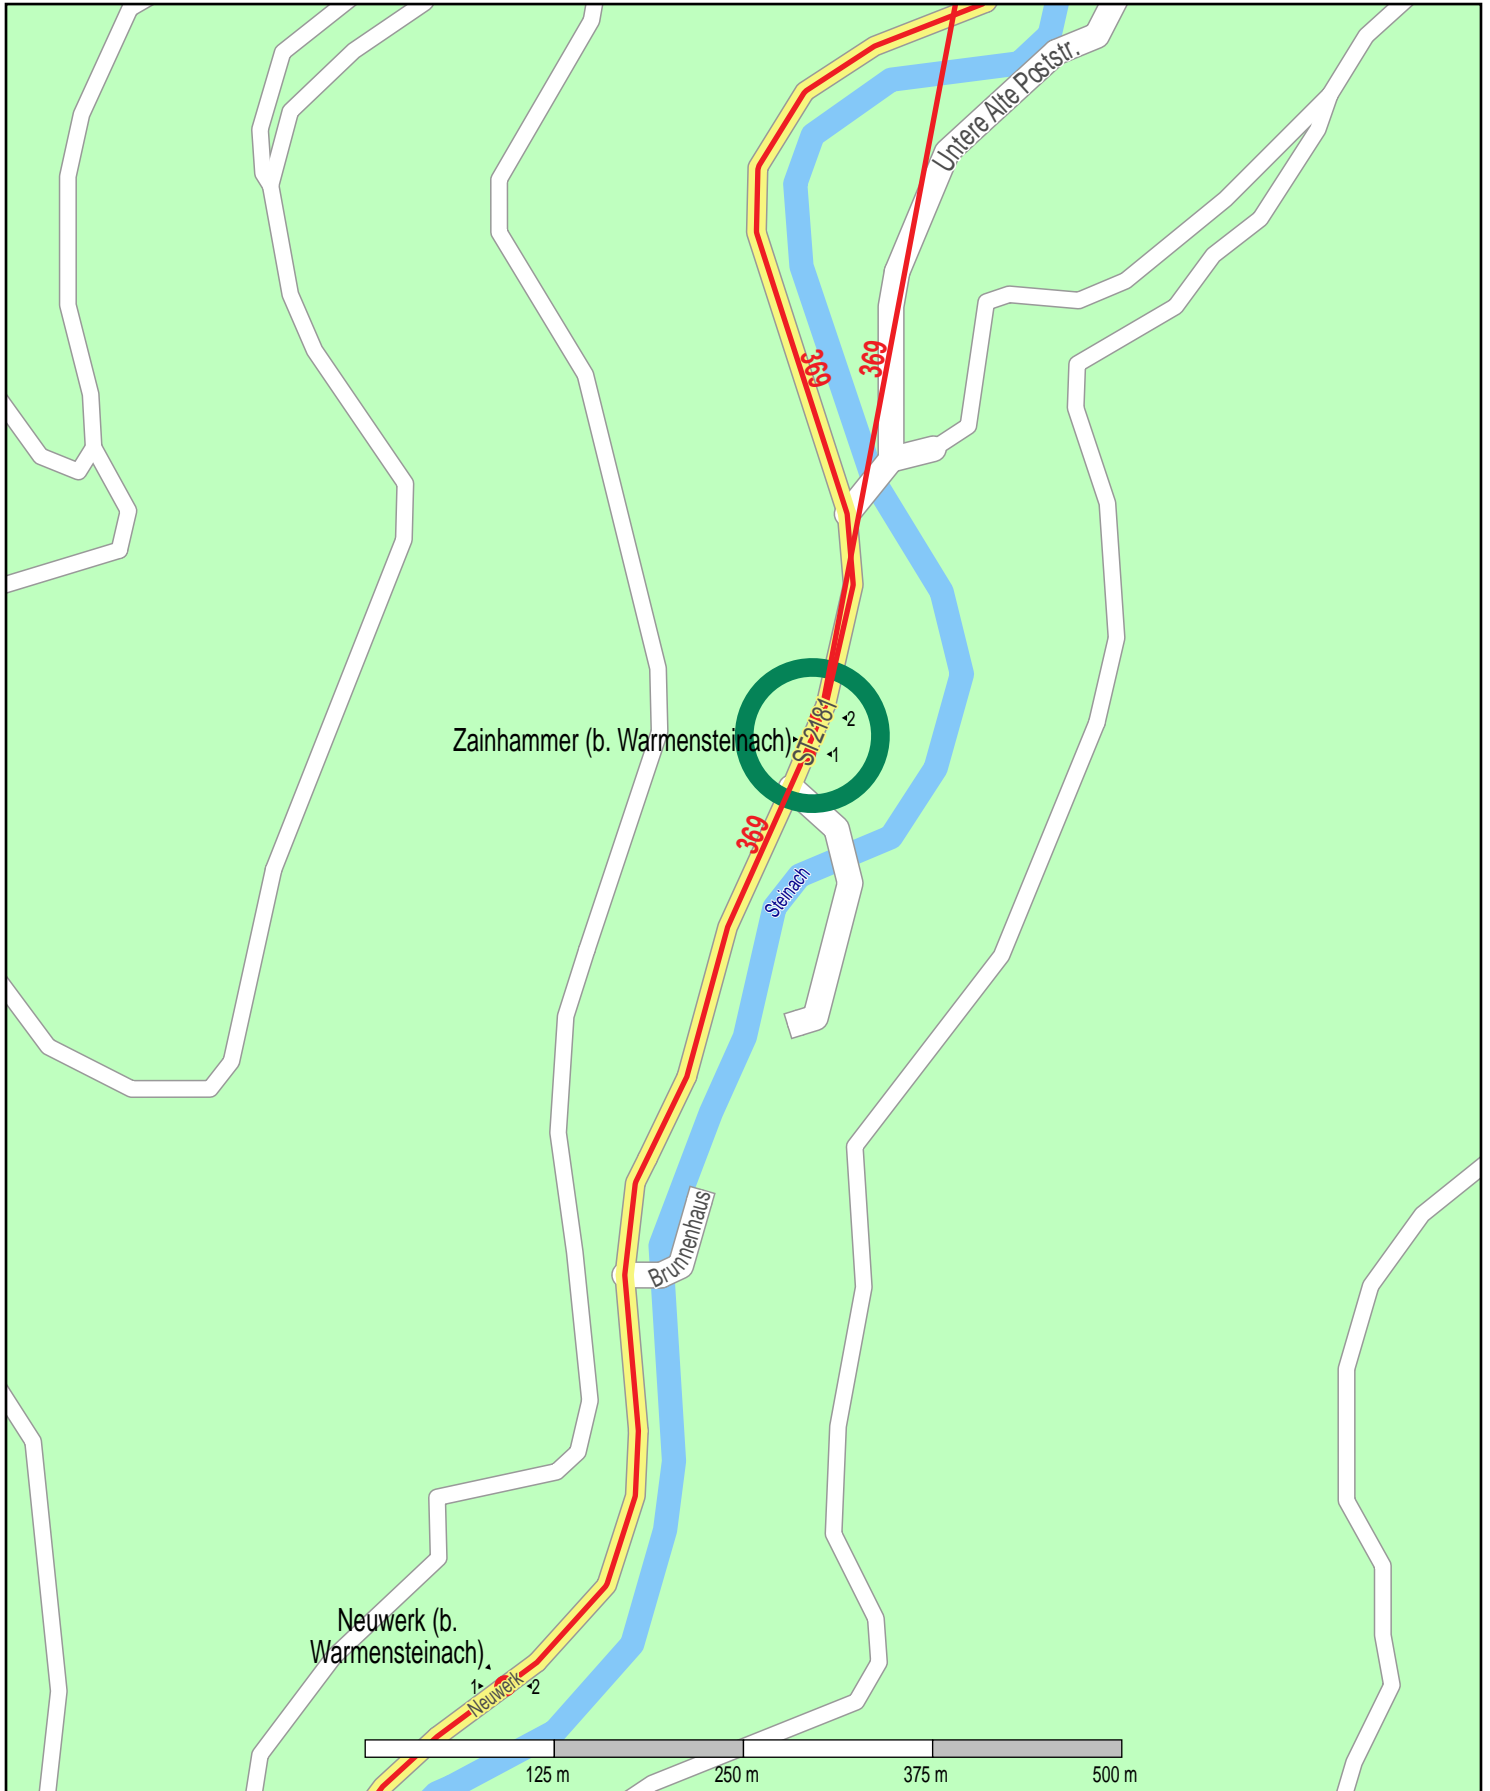

Haltestelle Zainhammer (b. Warmensteinach)

© PTV AG / HERE

Bus